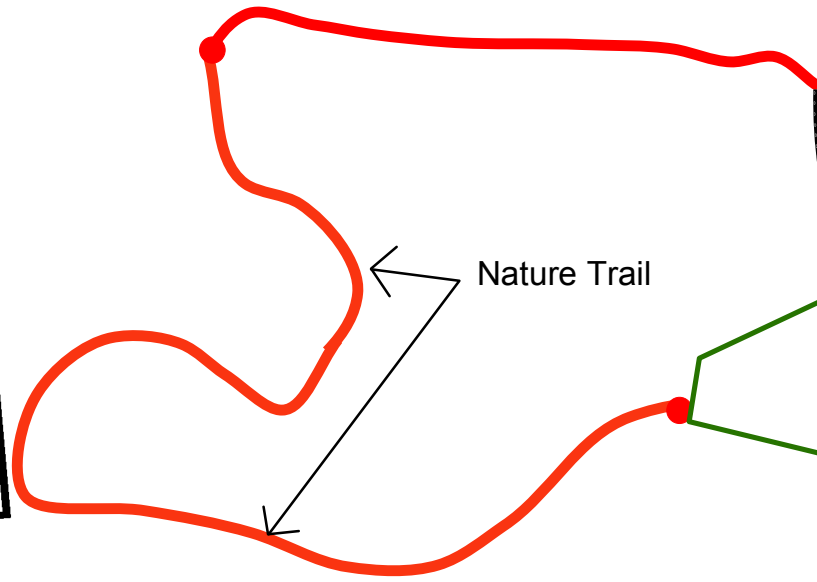

PINE

CHANCELLOR

FRIEDENSVILLE

Nature Trail

Grove Area

Existing Grass Path

Existing Bituminous Walkway

Barn Ruins

Herb Garden

Widows House

House

Root Cellar

Saucon Creek